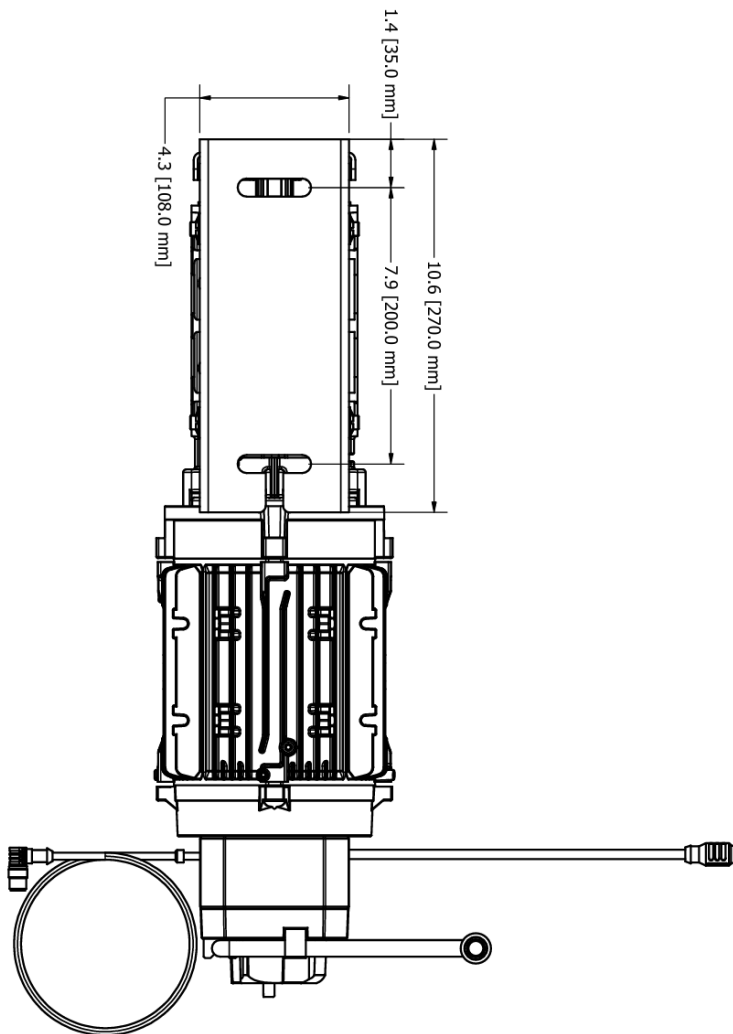

Door Operator

High Performance Door Operator with Integrated Encoder

Discover the BTR Advantage

- > Custom engineered solutions
- > Specialized manufacturing services
- > Universally compatible

Visit www.btrcontrols.com for additional information about the Door Operator and BTR Controls' full line of products and services.

BTR Controls Inc. 1570 Todd Farm Drive, Elgin, IL 60123 | 847.608.9500 | www.btrcontrols.com