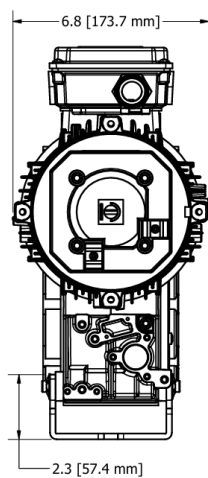

Door Operator

High Performance Door Operator with Integrated Encoder

Discover the BTR Advantage

- > Custom engineered solutions
- > Specialized manufacturing services
- > Universally compatible

Visit www.btrcontrols.com for additional information about the Door Operator and BTR Controls' full line of products and services.

BTR Controls Inc. 1570 Todd Farm Drive, Elgin, IL 60123 | 847.608.9500 | www.btrcontrols.com