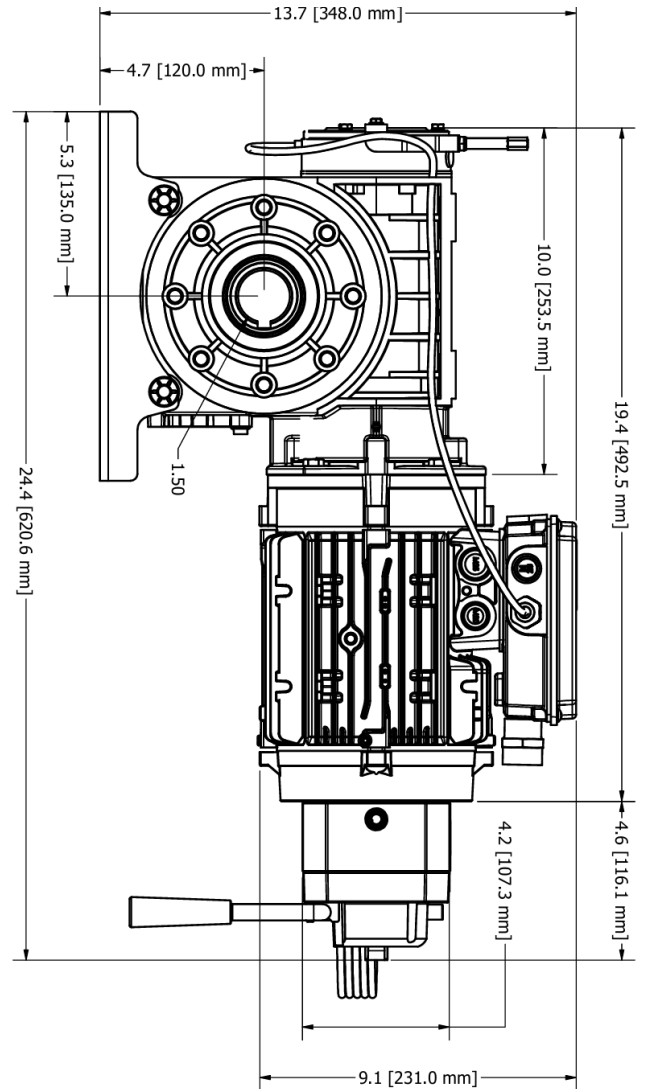

Door Operator

High Performance Door Operator with Integrated Encoder

Discover the BTR Advantage

- > Custom engineered solutions
- > Specialized manufacturing services
- > Universally compatible

Visit www.btrcontrols.com for additional information about the Door Operator and BTR Controls' full line of products and services.

BTR Controls Inc. 1570 Todd Farm Drive, Elgin, IL 60123 | 847.608.9500 | www.btrcontrols.com