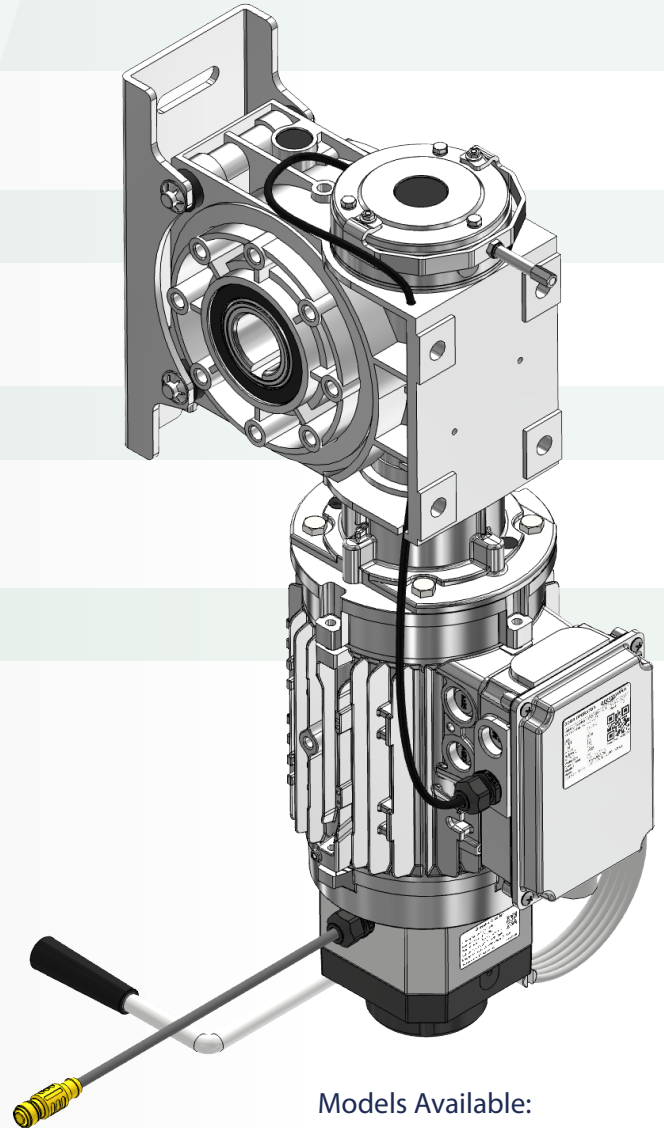

Door Operator

High Performance Door Operator with Integrated Encoder

BTR Controls' Door Operator is specifically designed for industrial powered doors and offers the highest performance available in the industry. No matter what size door you are using for your specific application, this next-generation technology results in smoother, faster, longer-lasting door functionality.

Operator unit comes fully assembled with parking brake and absolute encoder installed.

UNIVERSAL COMPATIBILITY

100% scalable. Easily connects with BTR Controllers and compatible with other door controllers.

Models Available:

180Nm 112RPM

230Nm 84RPM

Standard Specifications - 2 Models

Catalog #:	HPO-180.112.H	HPO-230.084.H
Part #:	90-300-0005	90-300-0006
MN [Nm]	180	230
N2 [min-1]	112	84
U [V]	230/460	230/460
f [Hz]	60	60
I [A]	10/5	10/5
P [kW]	2.2	2.2
Protection	IP 55	IP 55
Duty Rating	S3-40%	S3-40%
Cycles/Hour	30	30
cos ∞	0.78	0.78
Operating Temp	-4°F – 104°F	-4°F – 104°F
Shaft	1.5in [38.1mm]	1.5in [38.1mm]
Brake	15Nm/205VDC	15Nm/205VDC